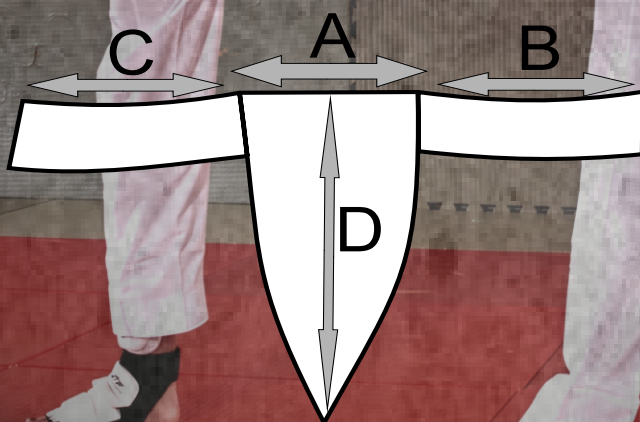

Tusah Groin Guards

Female INCHES

Size	A	B	C	D
XXS	6	6	6	9
XS	6	7	7	10
S	7	8	8	11
M	7	9	9	12
L	7	11	11	13
XL	7	13	13	14

Unstretched Waist Size
equals 18 Inches
equals 20 Inches
equals 23 Inches
equals 25 Inches
equals 29 Inches
equals 33 Inches

Male INCHES

Size	A	B	C	D
XXS	6	6	6	9
XS	6.5	7	7	10
S	7.5	8	8	11
M	8	9	9	12
L	8	11	11	13
XL	8.5	13	13	14

Unstretched Waist Size
equals 18 Inches
equals 20.5 Inches
equals 23.5 Inches
equals 26 Inches
equals 30 Inches
equals 34.5 Inches

Tusah Instep

UK
Small 2/3
Medium 4/5
Large 6/7
XL 8/9
XXL 10/11

CM
24cm-24.5cm
25cm-25.5cm
26cm-26.5cm
27cm-27.5cm
28cm-28.5cm

Please Note: This is only an approximate guideline