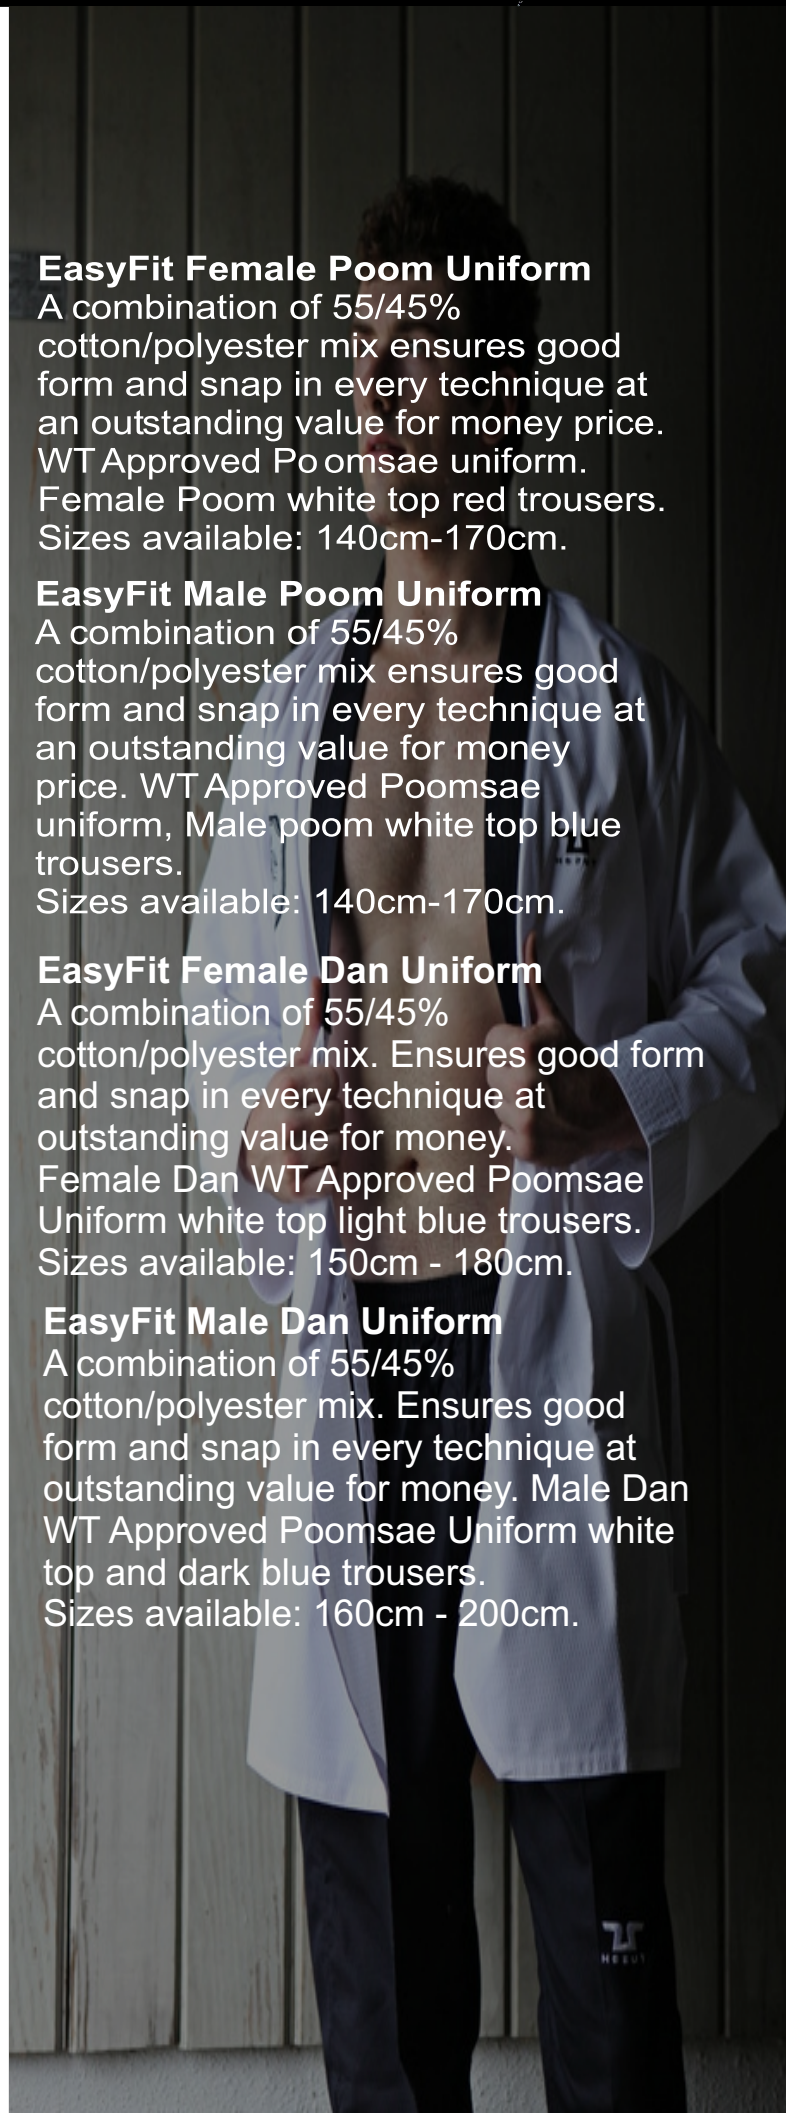

EasyFit Male Dan Uniform

A combination of 55/45% cotton/polyester mix. Ensures good form and snap in every technique at outstanding value for money. Male Dan WT Approved Poomsae Uniform white top and dark blue trousers. Sizes available: 160cm - 200cm.